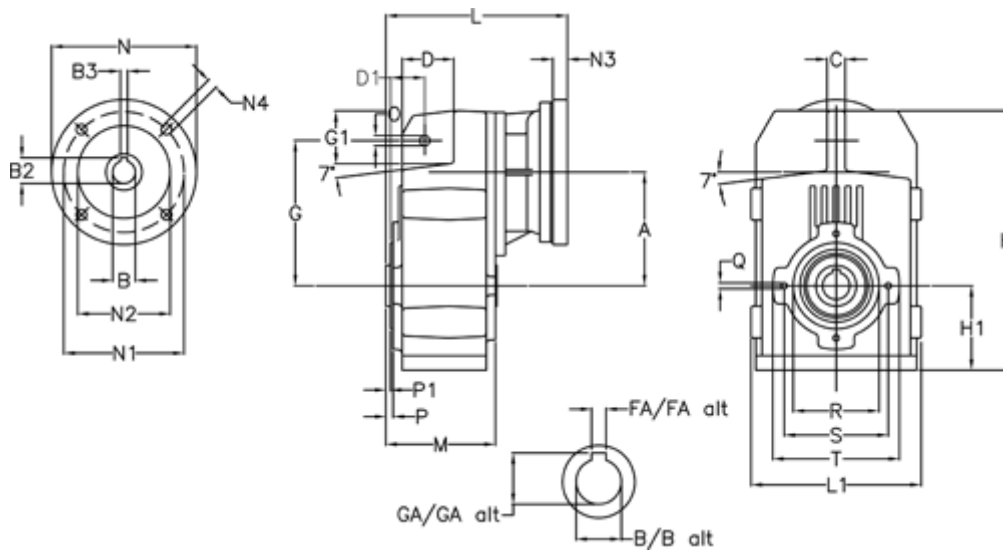

Article number: 29560416874225
 Description: Shaft mounted gear
 A413H40-168,7-P71B5

Measures

A = 175.75	FA = 12	M = 144.0	Q = M12x19
B = 40	G = 218	N = 160	R = 130
B1 = 14	G1 = 97.5	N1 = 130	S = 165
B2 = 16.3	GA = 43.0	N2 = 110	T = 200
B3 = 5	H = 389.0	N4 = M8x16	
C = 16	H1 = 116.0	O = 14	
D = 79.0	L = 246.0	P = 7.5	
D1 = 56.5	L1 = 242	P1 = 3.5	